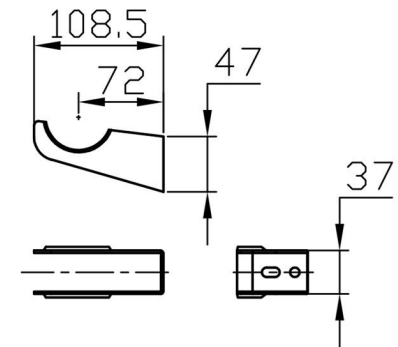

Imperia 3 Column Horizontal 450 x 830mm. Painted

Technical Drawing

Eastbrook 

Eastbrook Road, Gloucester GL4 3DB
 Technical Helpline : 01452 317890
 Mon - Fri / 8am - 5pm
 Email : technical@eastbrookco.com