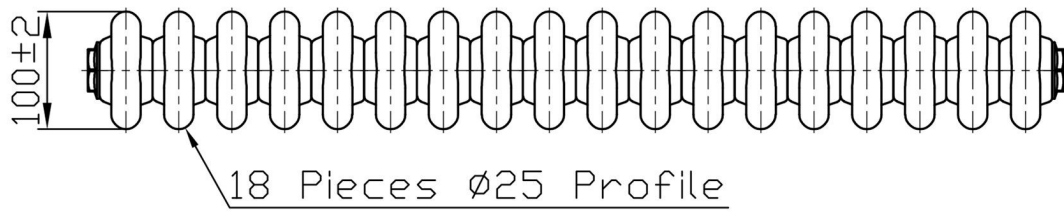

Imperia 3 Column Horizontal 450 x 830mm. Painted

Technical Drawing

Eastbrook 

Eastbrook Road, Gloucester GL4 3DB
 Technical Helpline : 01452 317890
 Mon - Fri / 8am - 5pm
 Email : technical@eastbrookco.com