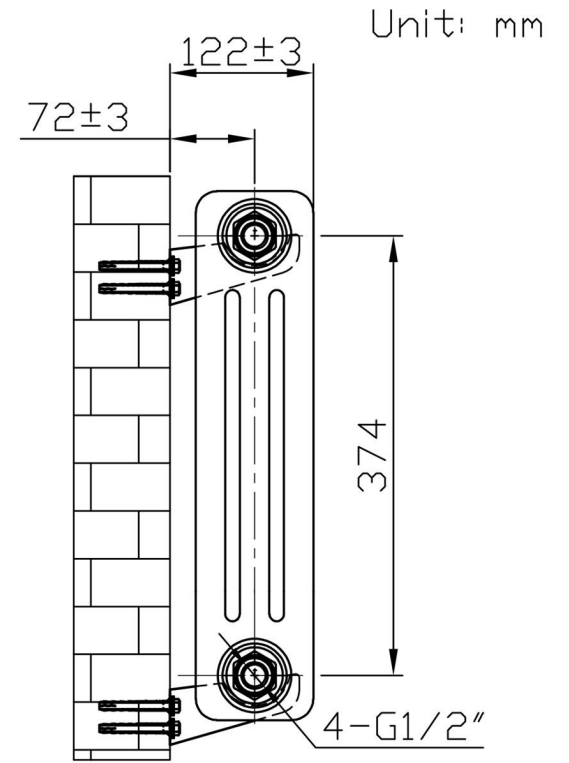

Imperia 3 Column Horizontal 450 x 830mm. Painted

Technical Drawing

Eastbrook 

Eastbrook Road, Gloucester GL4 3DB
 Technical Helpline : 01452 317890
 Mon - Fri / 8am - 5pm
 Email : technical@eastbrookco.com