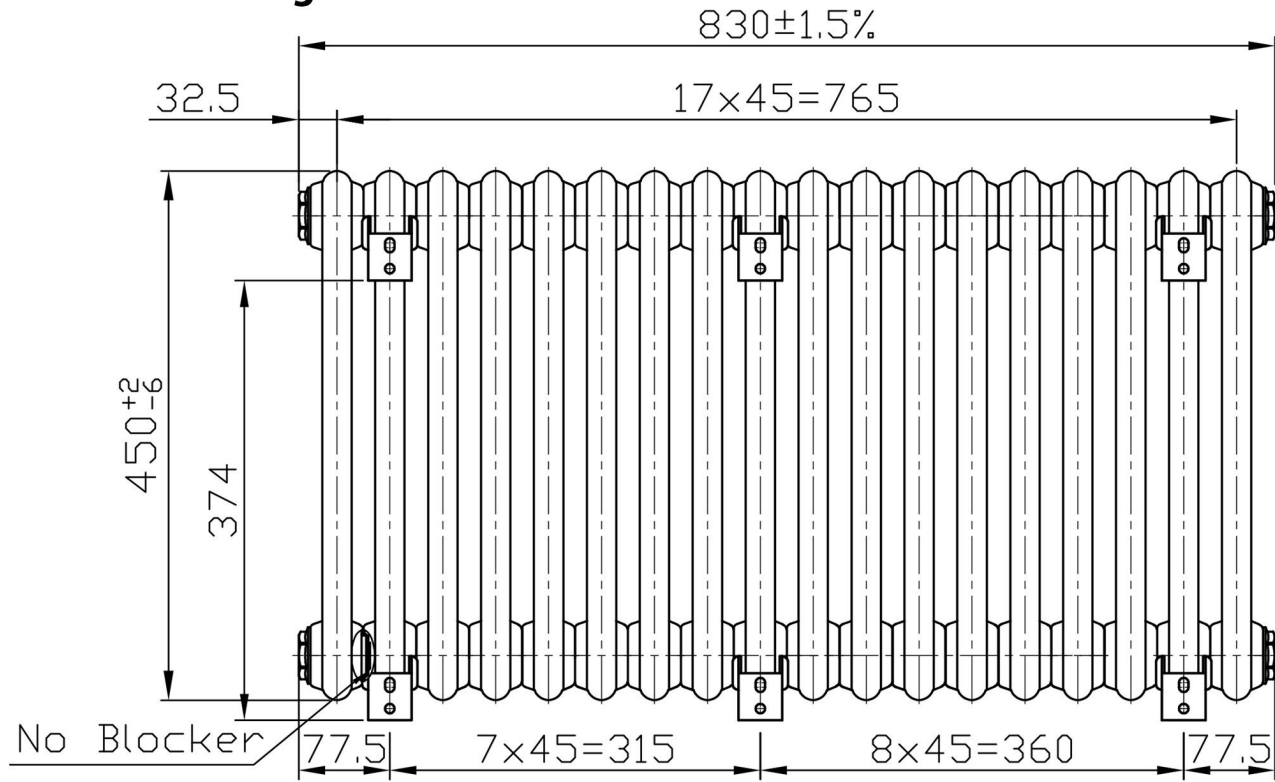

Imperia 3 Column Horizontal 450 x 830mm. Painted

Technical Drawing

Eastbrook 

Eastbrook Road, Gloucester GL4 3DB
 Technical Helpline : 01452 317890
 Mon - Fri / 8am - 5pm
 Email : technical@eastbrookco.com